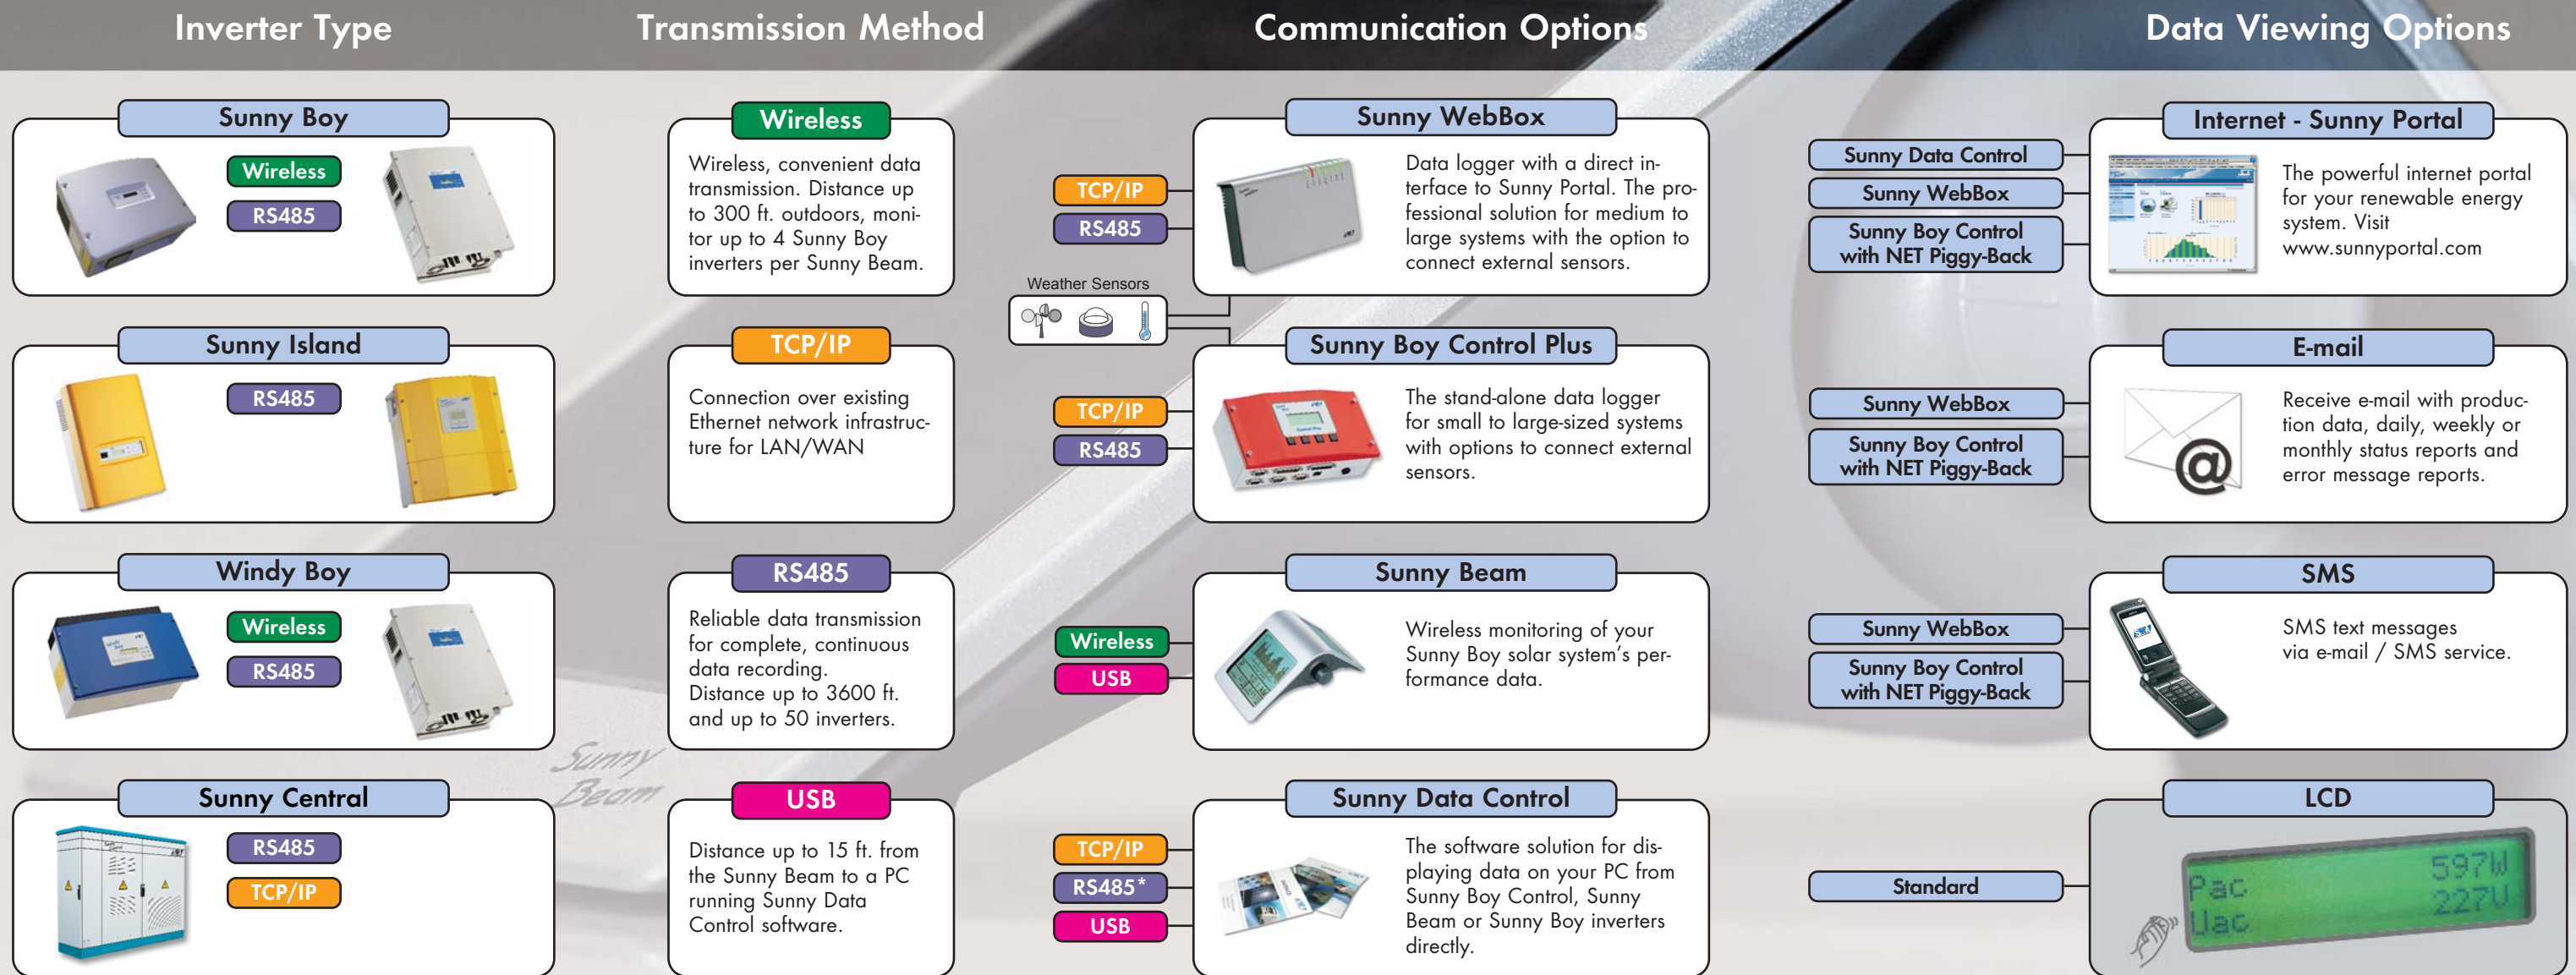

## Solar System Data Technology

\*May require RS485/RS232 protocol converter.