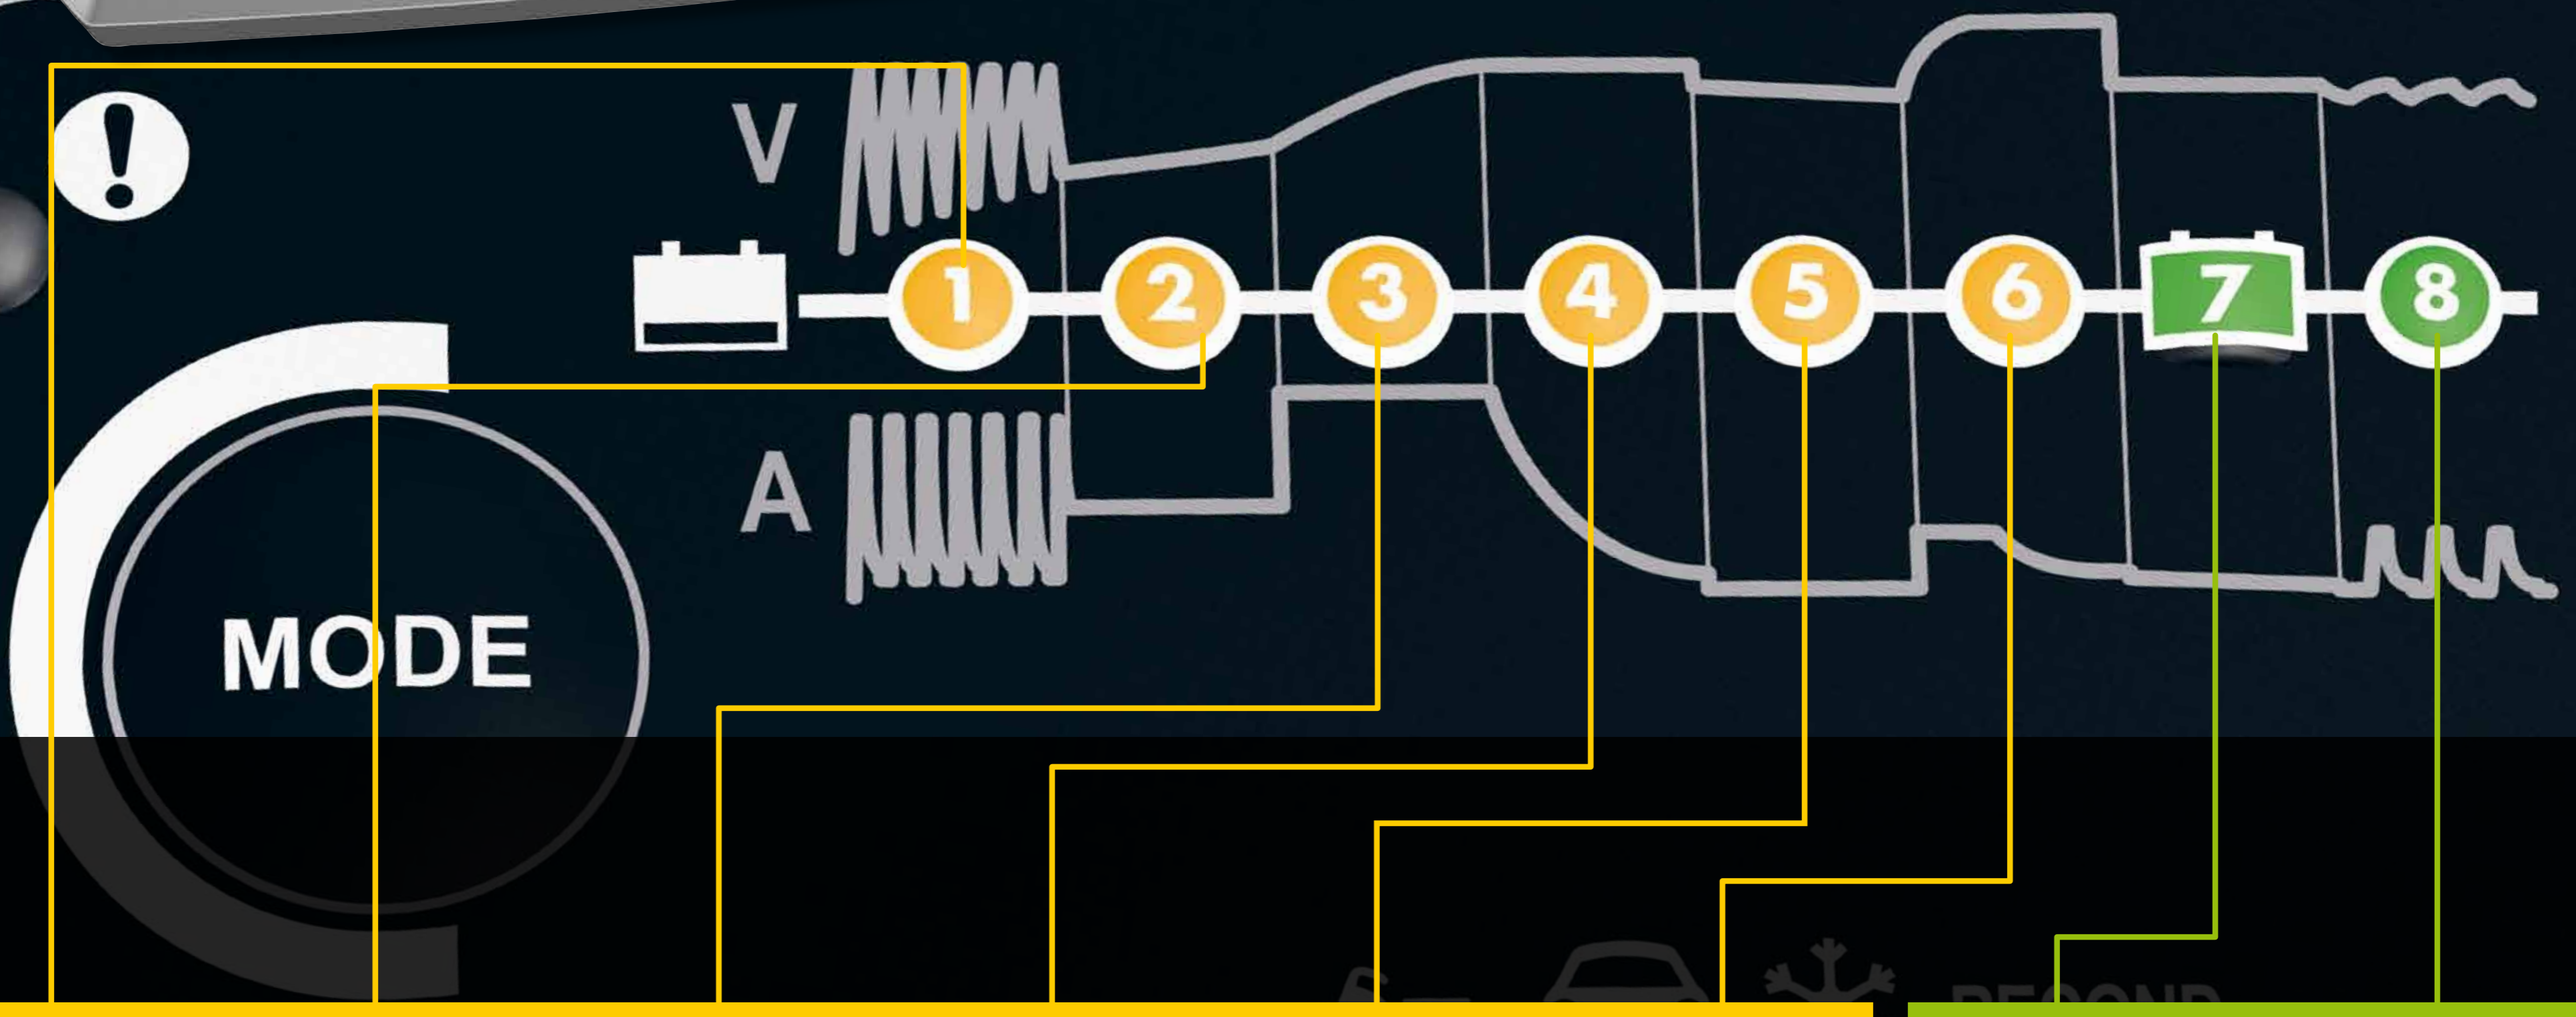

CTEK BATTERY CHARGERS

UNIQUE QUALITY

BATTERY CARE

FULLY AUTOMATIC
8-STEPS MAKING
CHARGING EASY

STEP 1	STEP 2	STEP 3	STEP 4	STEP 5	STEP 6	STEP 7	STEP 8
BEFORE CHARGING, HARMFUL SULPHATION IS TAKEN AWAY	SHOWS IF YOUR BATTERY IS OK AND CAN ACCEPT CHARGE	MAIN CHARGE PROCESS	ADAPTIVE CURRENT MEASUREMENT ENSURES THAT THE BATTERY IS FULLY CHARGED YOU CAN ALSO GET THE VEHICLE STARTED AT THIS STAGE*	SECOND CHECK, ANALYSING WHETHER THE BATTERY CAN RETAIN THE CHARGE	RECONDITIONS DEEPLY DISCHARGED BATTERIES GIVING CAPACITY BACK	THE BATTERY IS NOW FULLY CHARGED. IF LEFT, IT WILL AUTOMATICALLY TURN TO MAINTENANCE CHARGING	THE CTEK PATENTED MAINTENANCE CHARGING ASSURING TOP SHAPE BATTERY

THE SMARTEST BATTERY CHARGERS IN THE WORLD