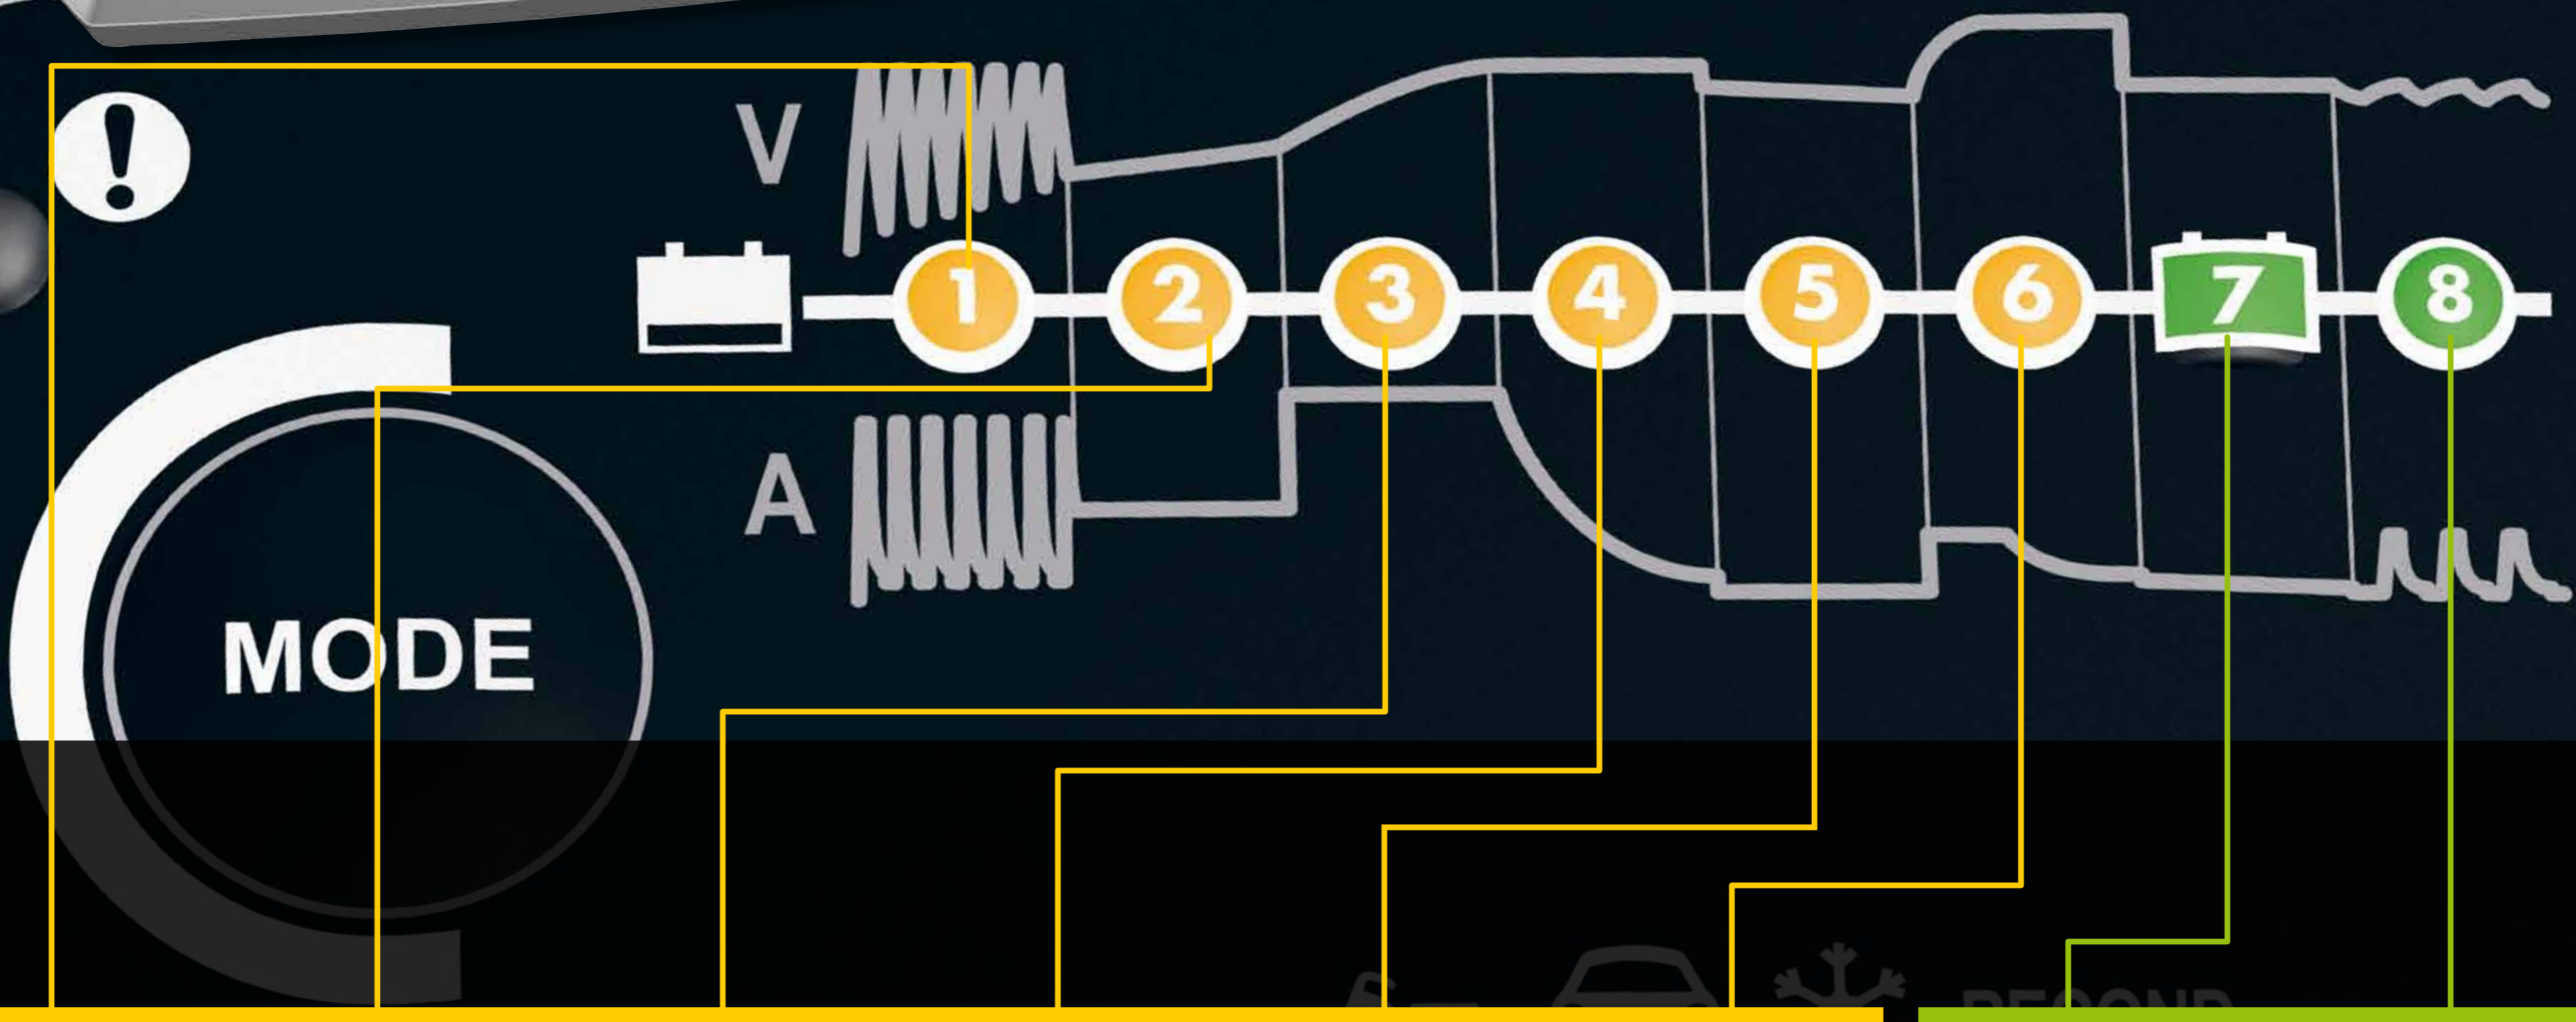

CTEK BATTERY CHARGERS

UNIQUE QUALITY

BATTERY CARE

FULLY AUTOMATIC
8-STEPS MAKING
CHARGING EASY

STEP 1	STEP 2	STEP 3	STEP 4	STEP 5	STEP 6	STEP 7	STEP 8
BEFORE CHARGING, HARMFUL SULPHATION IS TAKEN AWAY	SHOWS IF YOUR BATTERY IS OK AND CAN ACCEPT CHARGE	MAIN CHARGE PROCESS	ADAPTIVE CURRENT MEASUREMENT ENSURES THAT THE BATTERY IS FULLY CHARGED YOU CAN ALSO GET THE VEHICLE STARTED AT THIS STAGE*	SECOND CHECK, ANALYSING WHETHER THE BATTERY CAN RETAIN THE CHARGE	RECONDITIONS DEEPLY DISCHARGED BATTERIES GIVING CAPACITY BACK	THE BATTERY IS NOW FULLY CHARGED. IF LEFT, IT WILL AUTOMATICALLY TURN TO MAINTENANCE CHARGING	THE CTEK PATENTED MAINTENANCE CHARGING ASSURING TOP SHAPE BATTERY

THE SMARTEST BATTERY CHARGERS IN THE WORLD