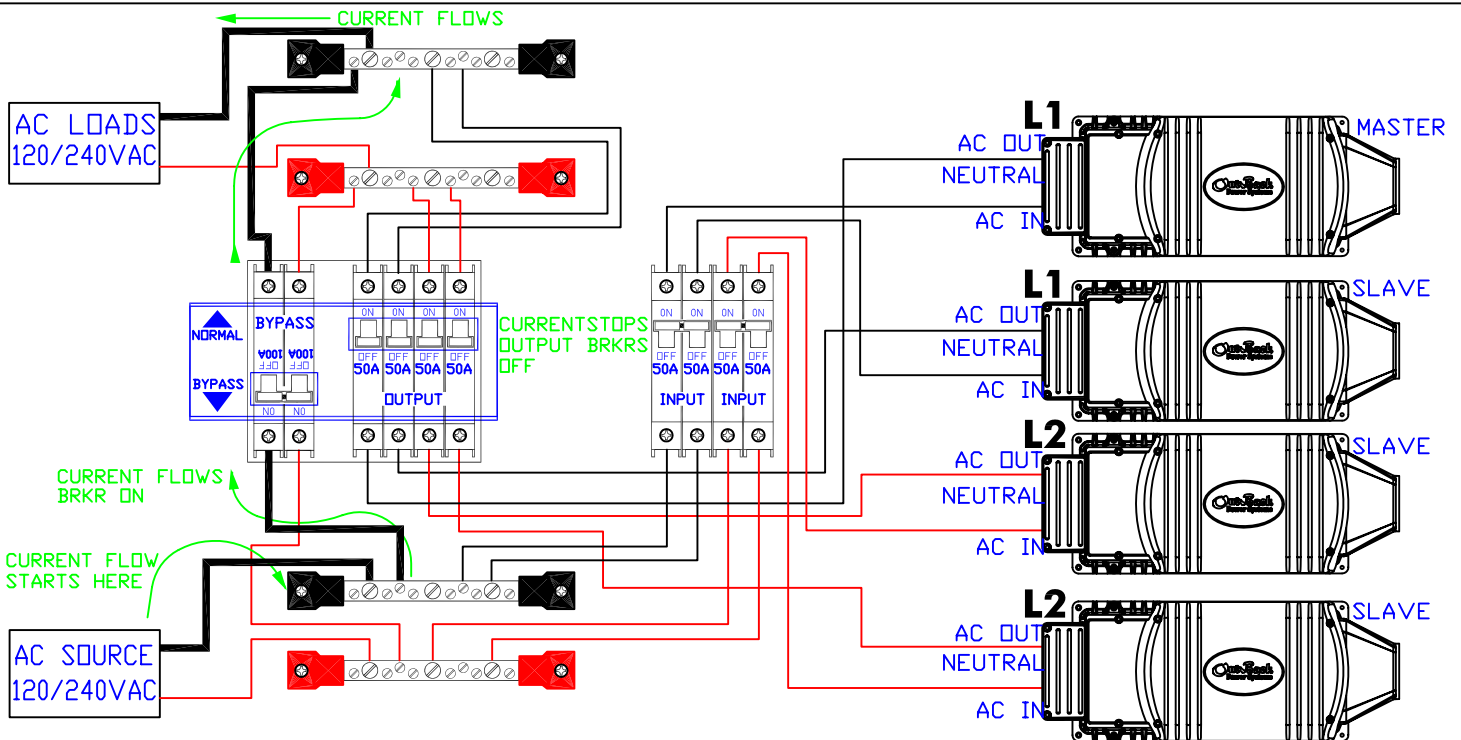

**OutBack**  
Power Systems  
19009 62nd AVE NE  
ARLINGTON, WA. 98223  
360-435-6030

quadbypassexplained

**OutBack**  
Power Systems  
19009 62nd AVE NE  
ARLINGTON, WA. 98223  
360-435-6030

quadbypassexplained